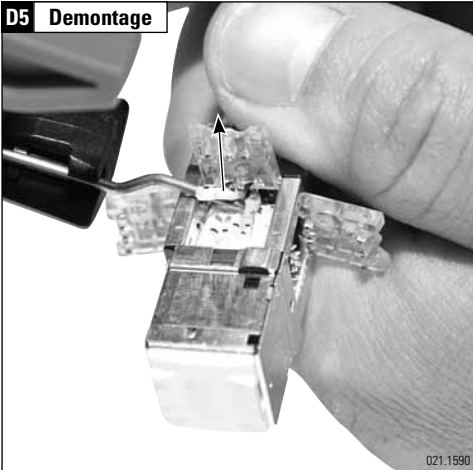

D5 Demontage

021.1590

Headquarters

Switzerland

Reichle & De-Massari AG

Binzstrasse 31

CHE-8620 Wetzikon

Telephone HQ +41 (0)44 933 81 11

Telefax HQ +41 (0)44 930 49 41

E-Mail info@rdm.ch

www.rdm.com

R&M